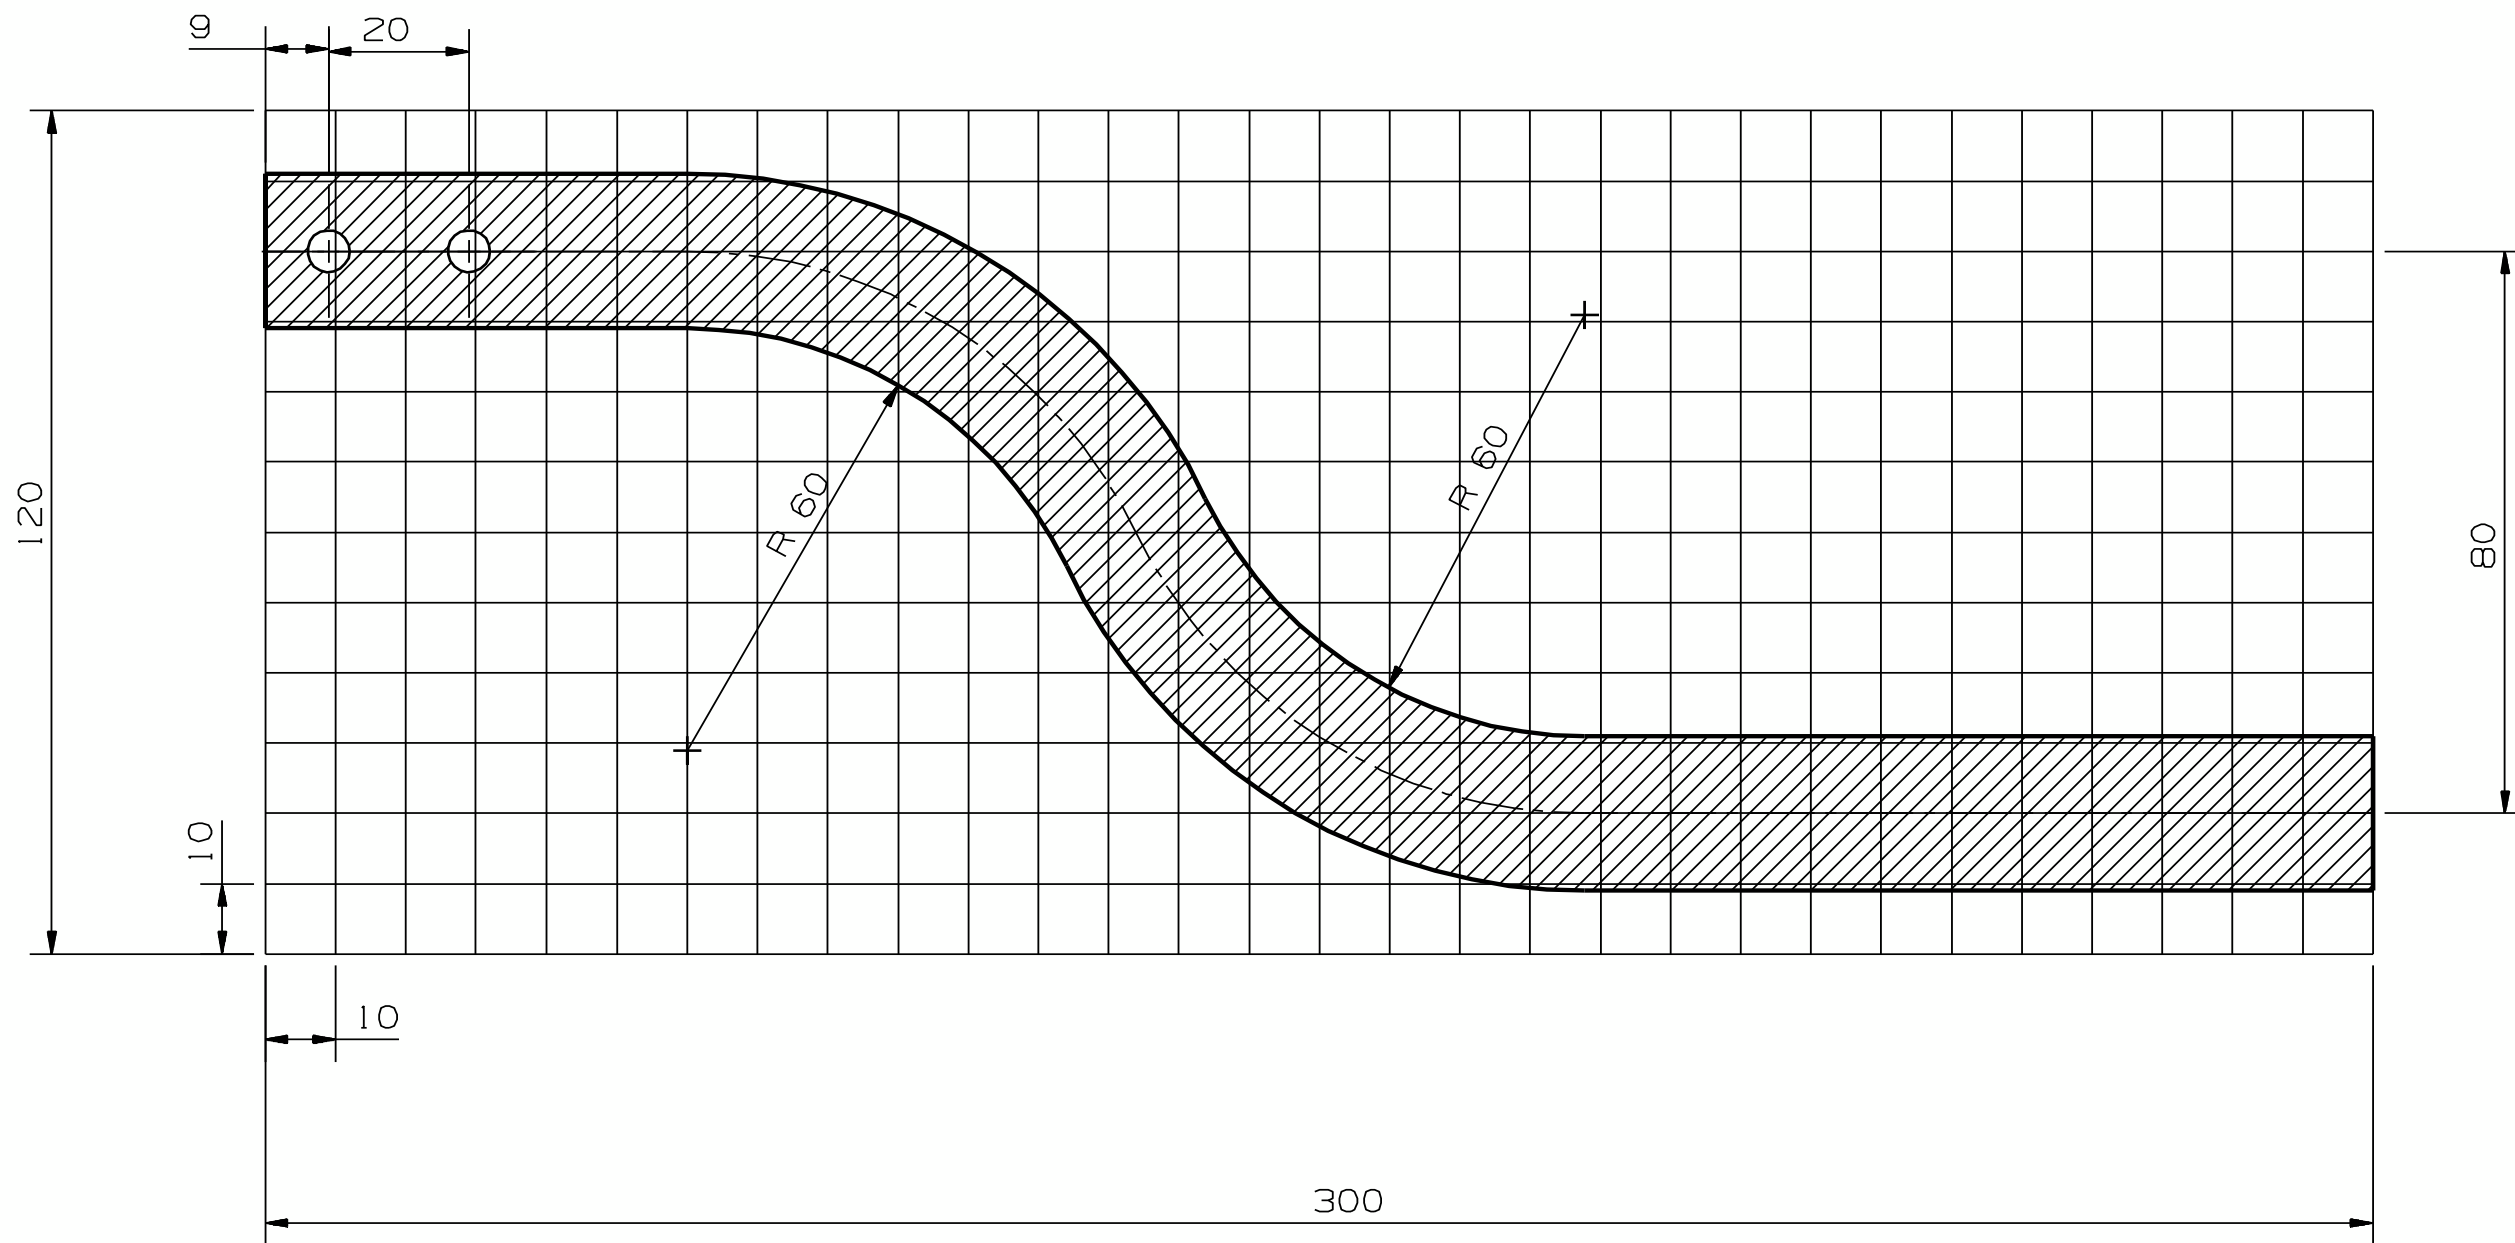

MDM-1 FOX
 FRONT CONTROL STICK GEOMETRY
 A3 FORMAT

MDM-1 FOX
FRONT CONTROL STICK GEOMETRY
A3 FORMAT