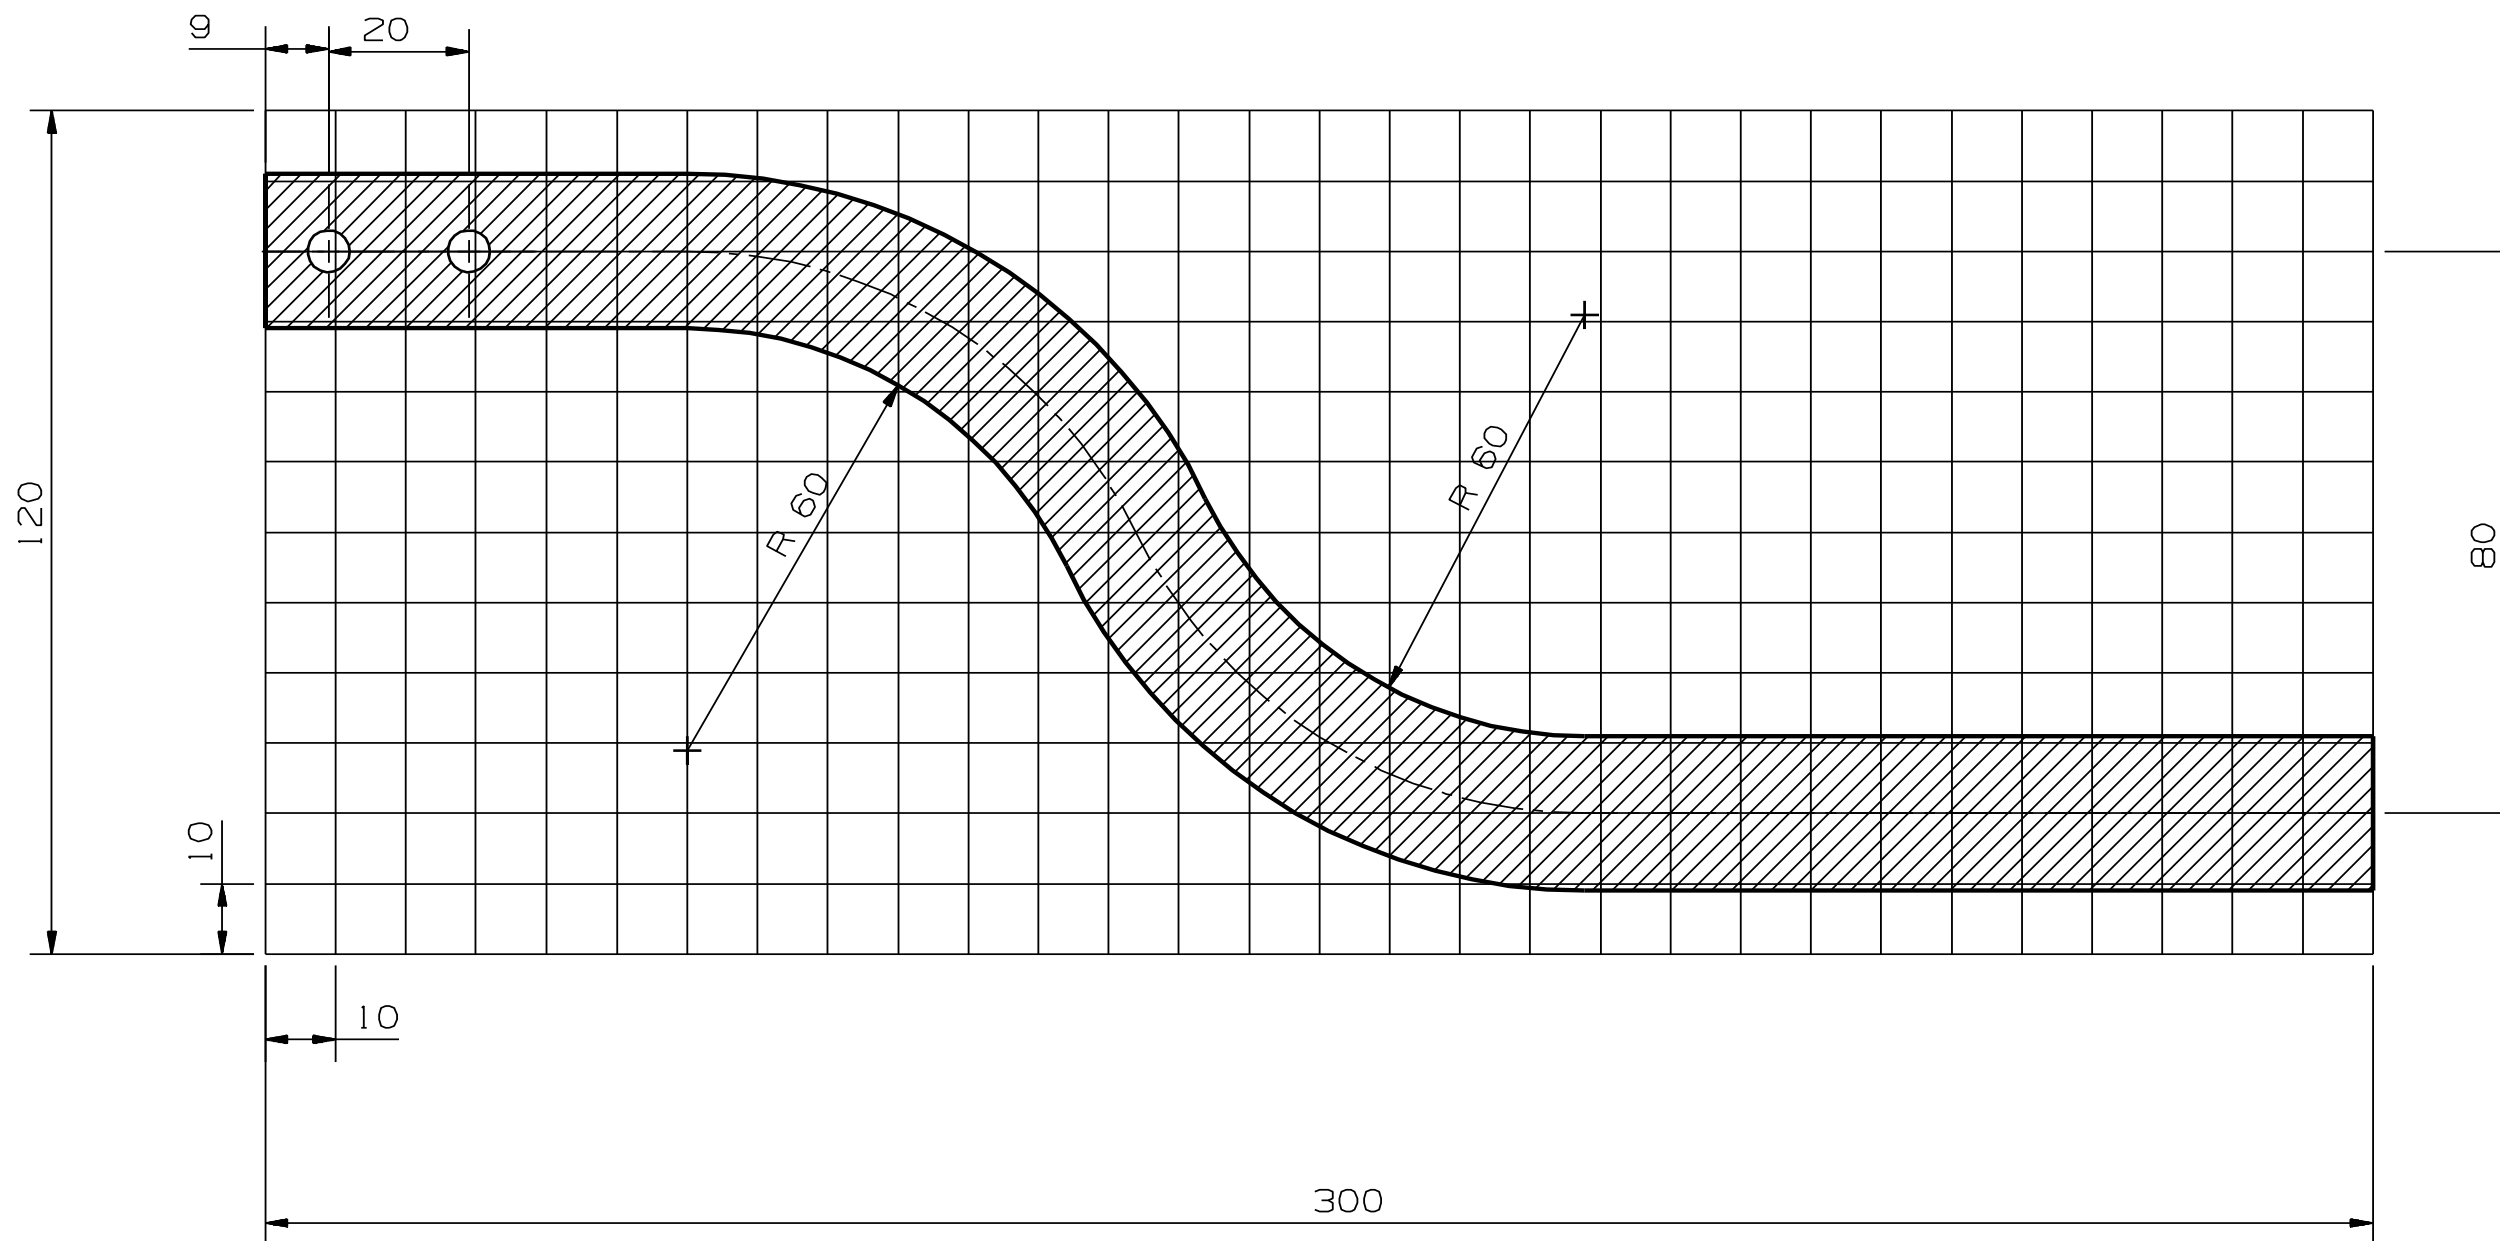

MDM-1 FOX  
 FRONT CONTROL STICK GEOMETRY  
 A3 FORMAT

MDM-1 FOX  
 FRONT CONTROL STICK GEOMETRY  
 A3 FORMAT